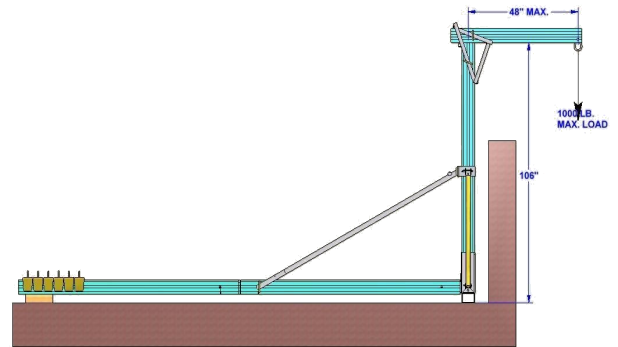

WINSAFE

OUTRIGGER BEAM SYSTEMS

OUTRIGGER DAVIT

WINSAFE's Outrigger Davit provides quick, easy clearance over tall parapets of up to 8 feet in height, while keeping the outrigger beam and the counterweights at a safer and more manageable rooftop level.

- Integrates seamlessly with WINSAFE's modular outrigger beam system.
- The hinged vertical mast is easily tilted and pinned into position.
- Provides up to 4 feet of reach and 1,000 lbs load capacity with a minimum 4:1 safety factor.
- Lightweight and durable aluminum and galvanized steel construction ensures years of trouble free operation.
- Modular design offers superb ease of handling.